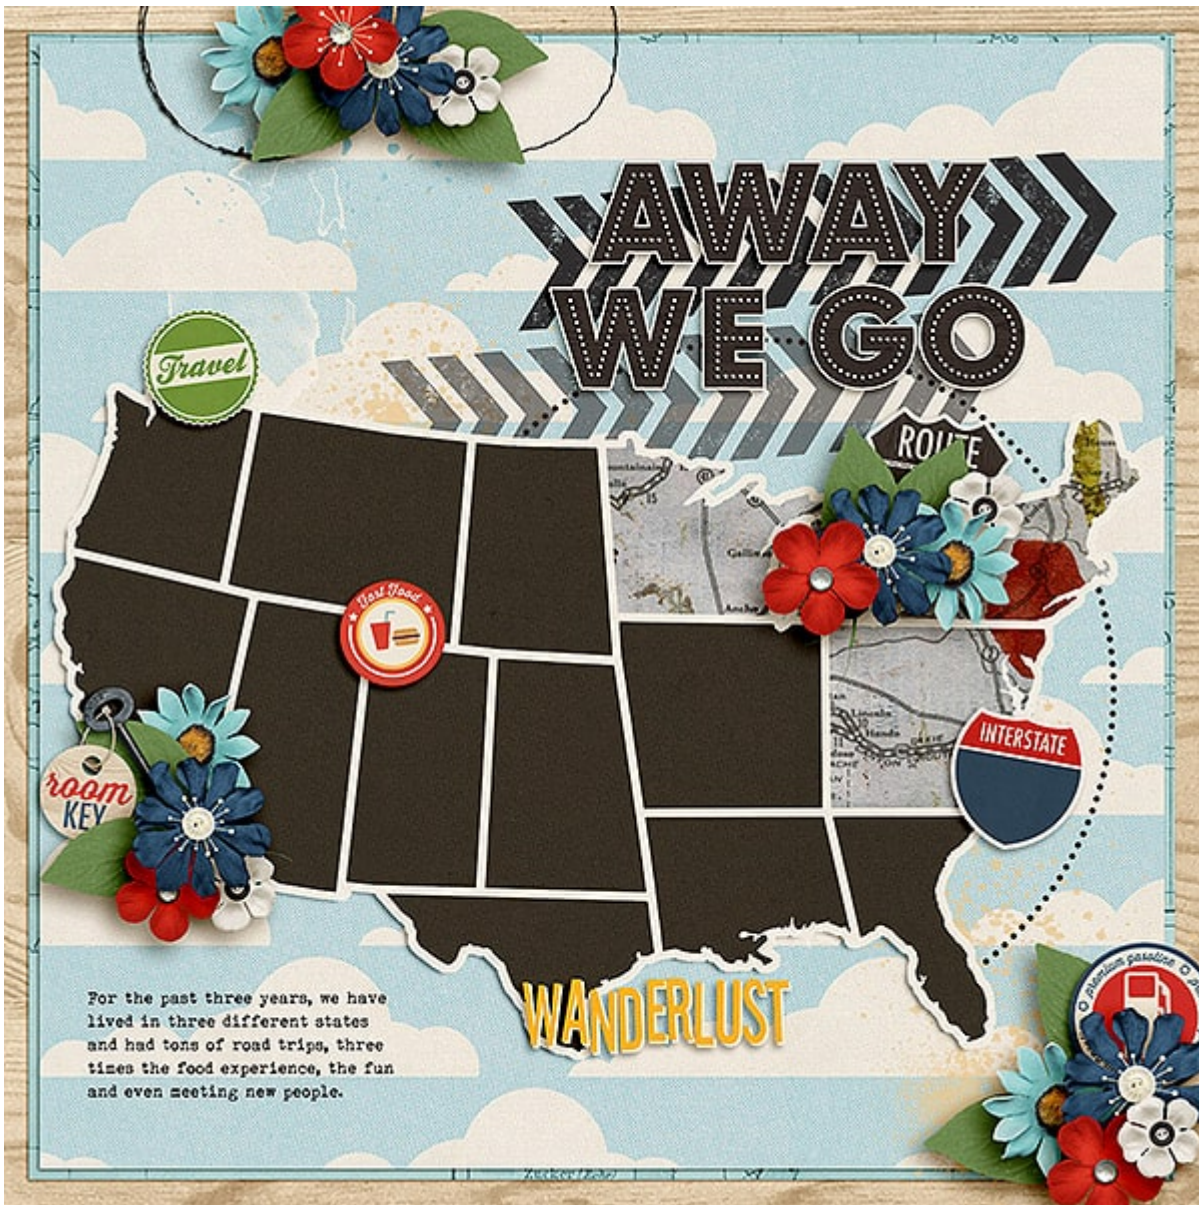

Ways to use map papers

Description

When creating your next scrapbook project, you will be using a variety of papers. You can use solid papers, ombre, patterned, or textured papers. But another type of paper that is a bit less common is maps. You can use map papers in different ways. Let's have a look at some of those.

Create a template

Starting with an actual map, you can trace a contour and use it as a silhouette. You can be precise or do rough lines around the shape. And you can also use smaller sections like states or provinces, where each one can be used to display a photo or another paper. You can use such templates to illustrate where you have lived, areas you have visited, or where your ancestors come from.

A specific location to showcase

If you want to showcase or talk about a specific location you visited or dream of visiting, you can use a general map and point to a city or region. However, if you want to feature a larger area, no need to add a pointer as a whole map would do.

Just as a background

Even if you don't have a specific location or area to feature, if your project has a "world" theme or a travel theme, you can use a map as a background or as a patterned paper. You don't need to have an exact map so something generic might be enough.